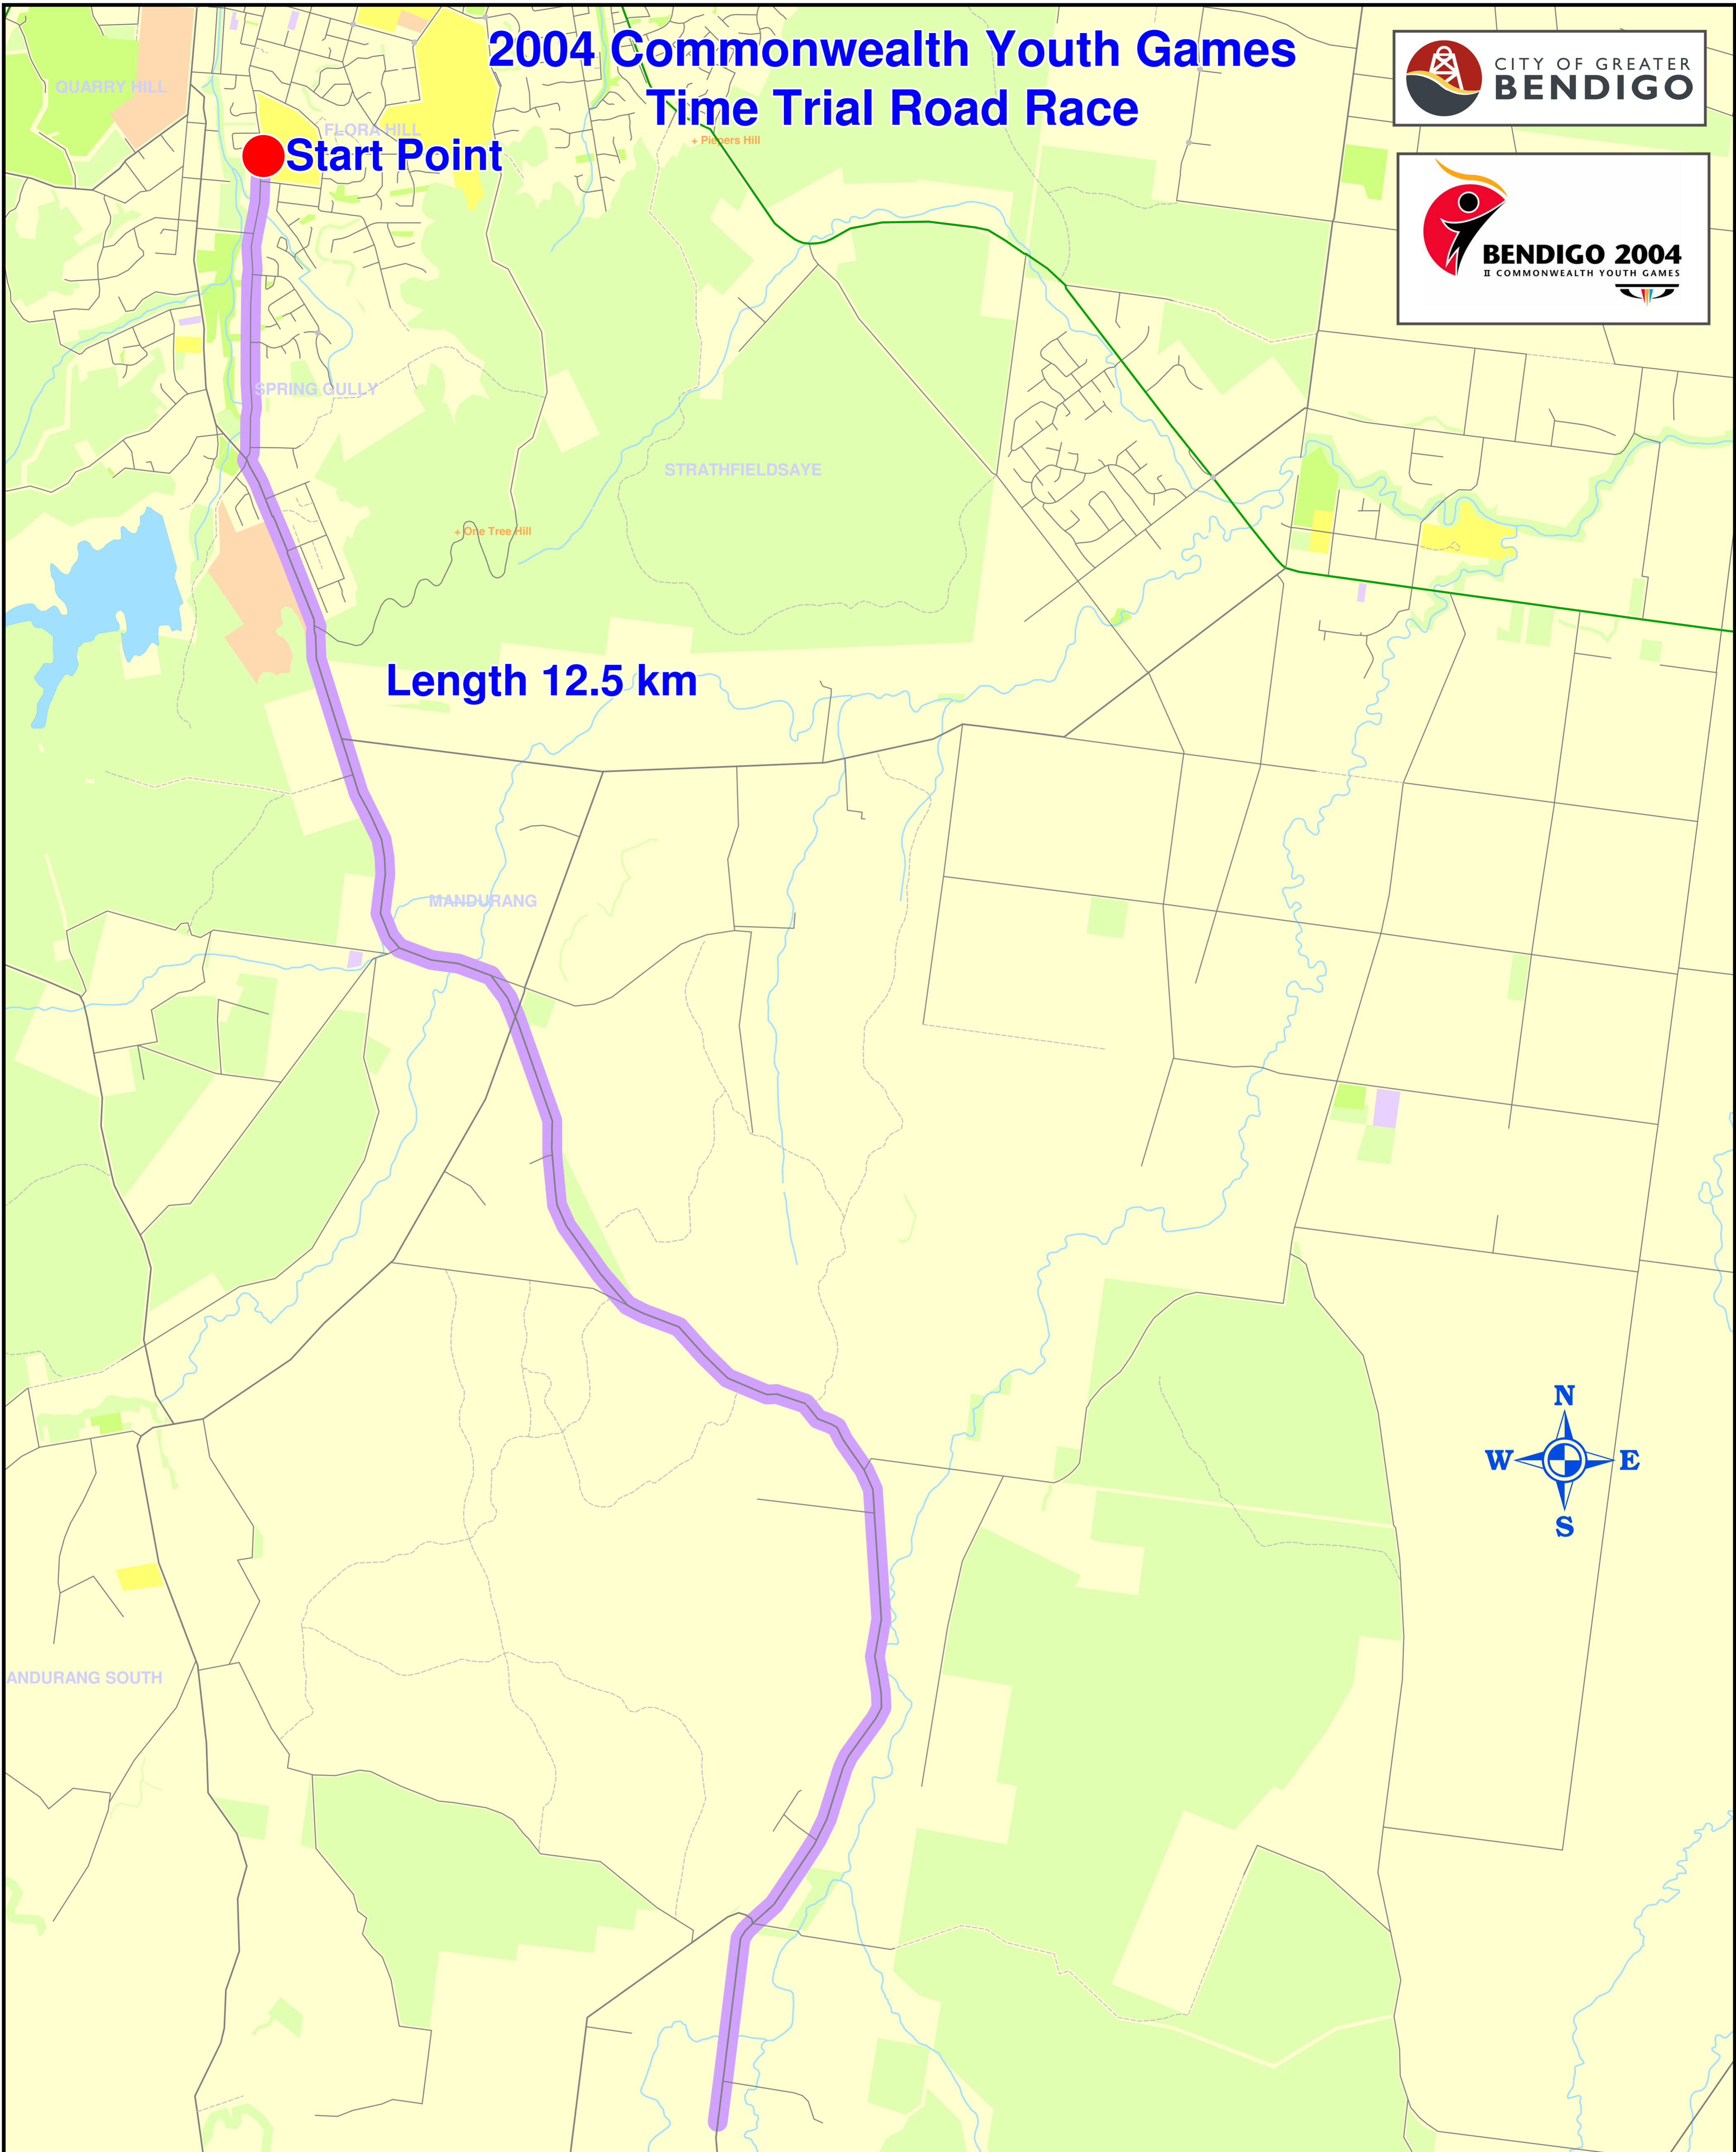

2004 Commonwealth Youth Games Time Trial Road Race

Start Point

Length 12.5 km

Scale: Horizontal 1:20000 Vertical 1:2000