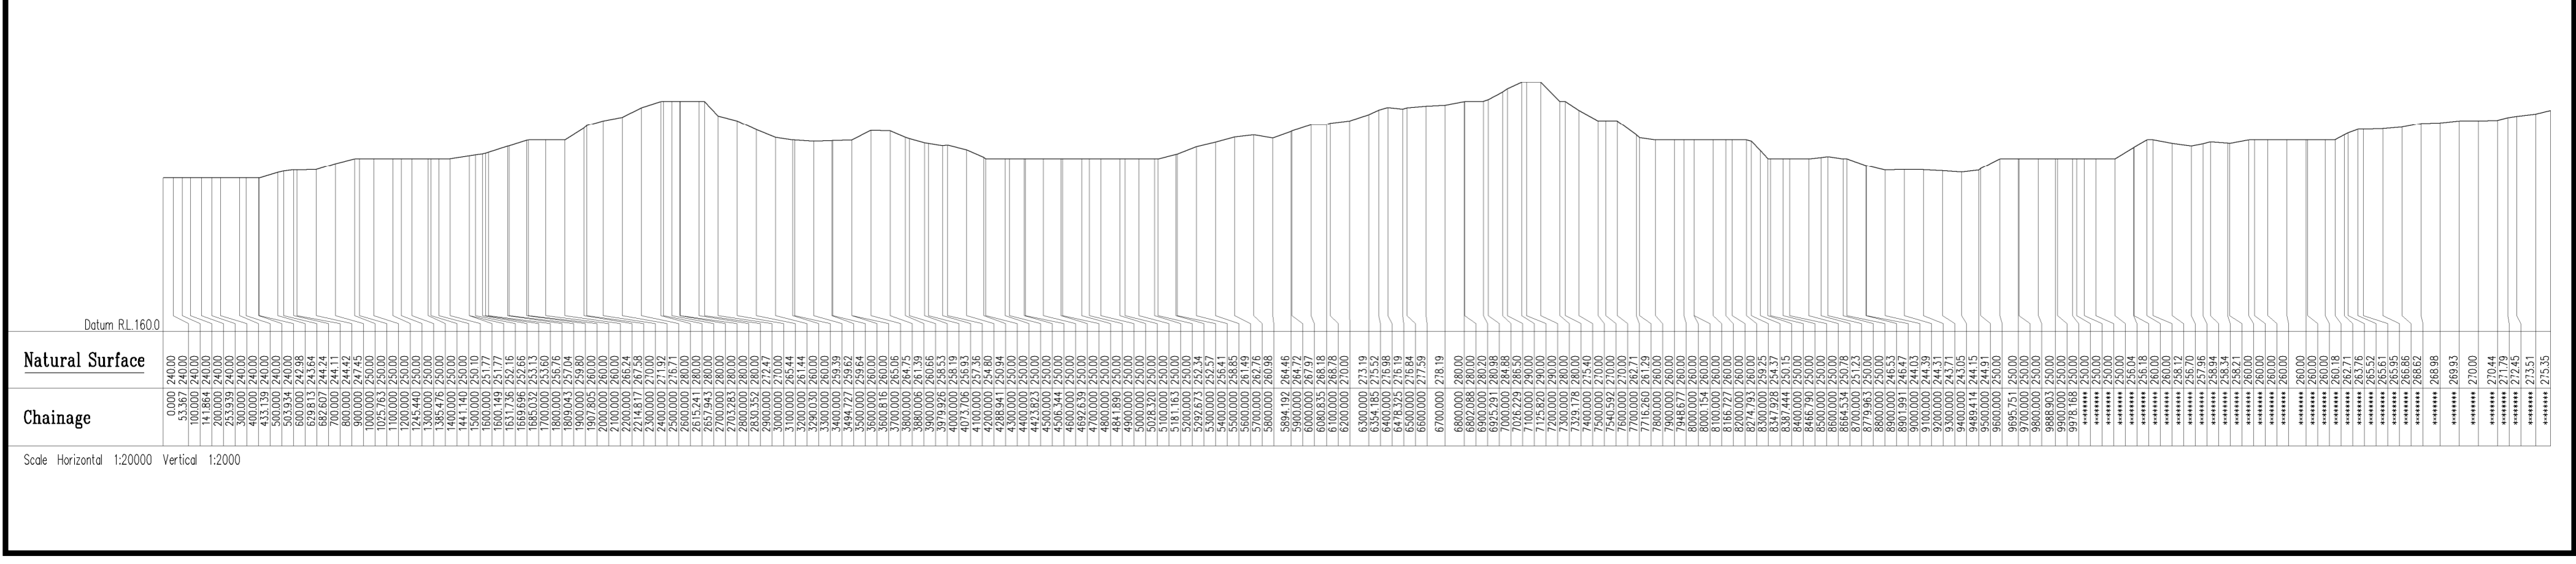

2004 Commonwealth Youth Games Time Trial Road Race

Start Point

Length 12.5 km

Scale: Horizontal 1:20000 Vertical 1:2000